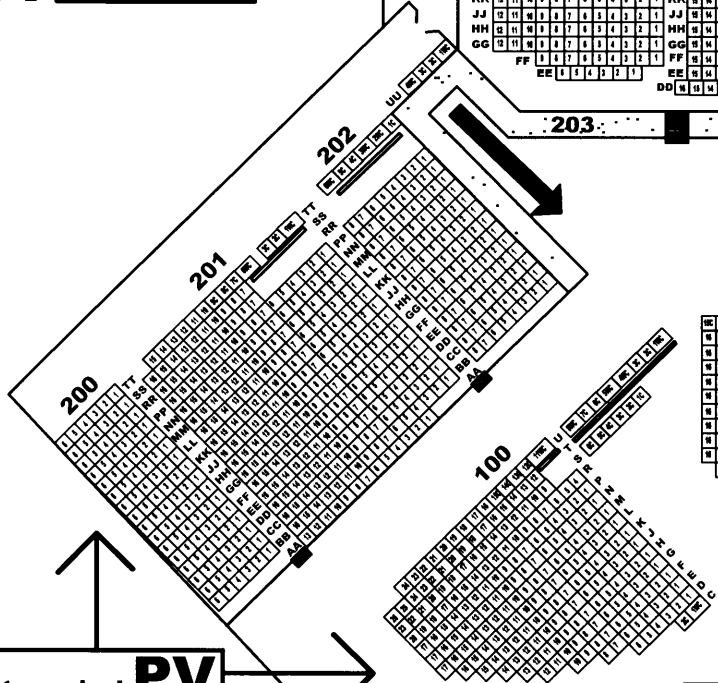

OAKDALE THEATRE

BALCONY LEVEL

Seats are numbered consecutively from right to left in all sections

← . . . **4321**

ORCHESTRA LEVEL

Seats marked **PV** are Partial View

Seats marked **PV** are Partial View

STAGE