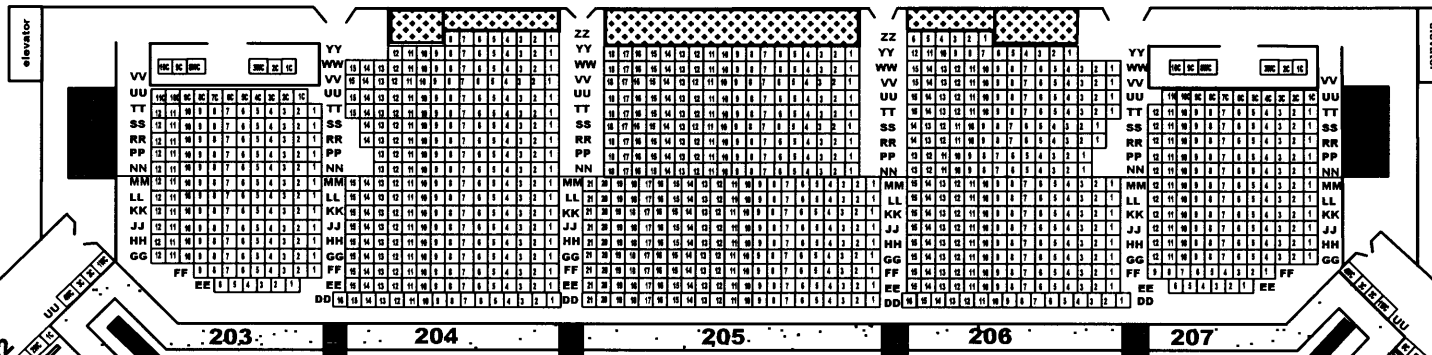

OAKDALE THEATRE

BALCONY LEVEL

Seats are numbered consecutively from right to left in all sections

← . . . **4321**

ORCHESTRA LEVEL

Seats marked **PV** are Partial View

Seats marked **PV** are Partial View

STAGE