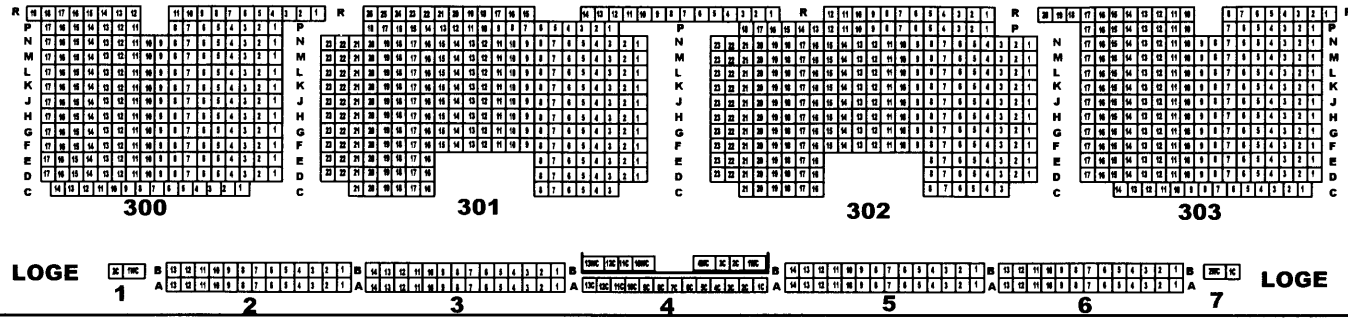

OAKDALE THEATRE

BALCONY LEVEL

Seats are numbered consecutively from right to left in all sections

← . . . **4321**

ORCHESTRA LEVEL

Seats marked **PV** are Partial View

Seats marked **PV** are Partial View

STAGE