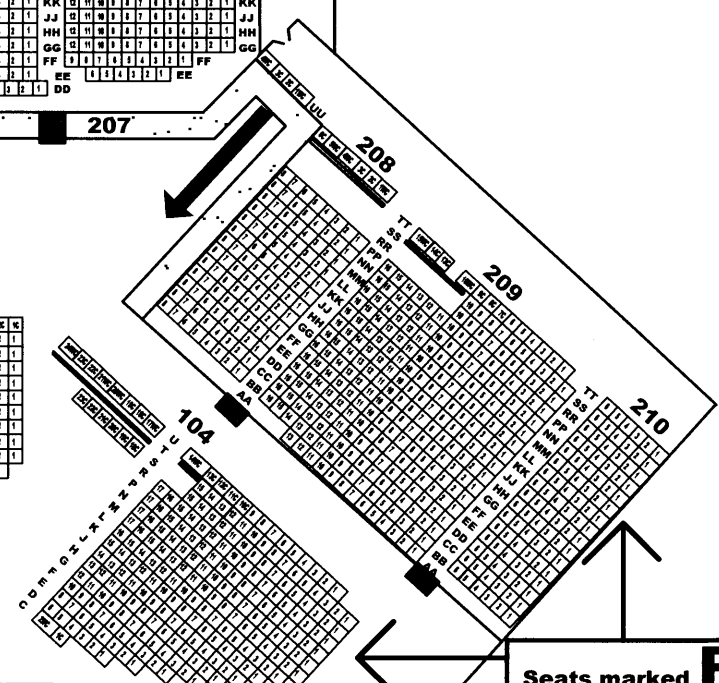

OAKDALE THEATRE

BALCONY LEVEL

Seats are numbered consecutively from right to left in all sections

← . . . **4321**

ORCHESTRA LEVEL

Seats marked **PV** are Partial View

Seats marked **PV** are Partial View

STAGE