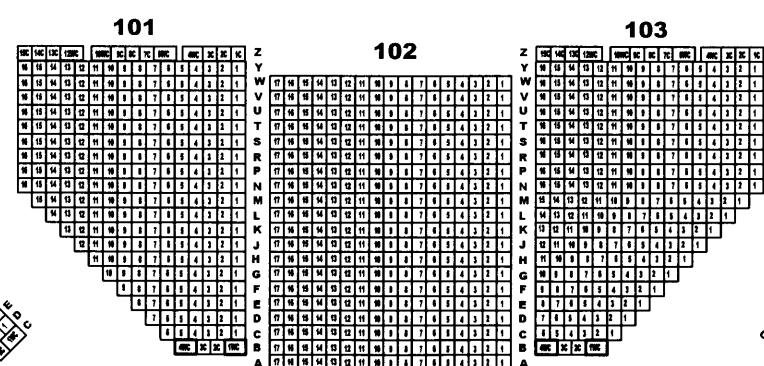

OAKDALE THEATRE

BALCONY LEVEL

Seats are numbered consecutively from right to left in all sections

← . . . **4321**

ORCHESTRA LEVEL

Seats marked **PV** are Partial View

Seats marked **PV** are Partial View

STAGE