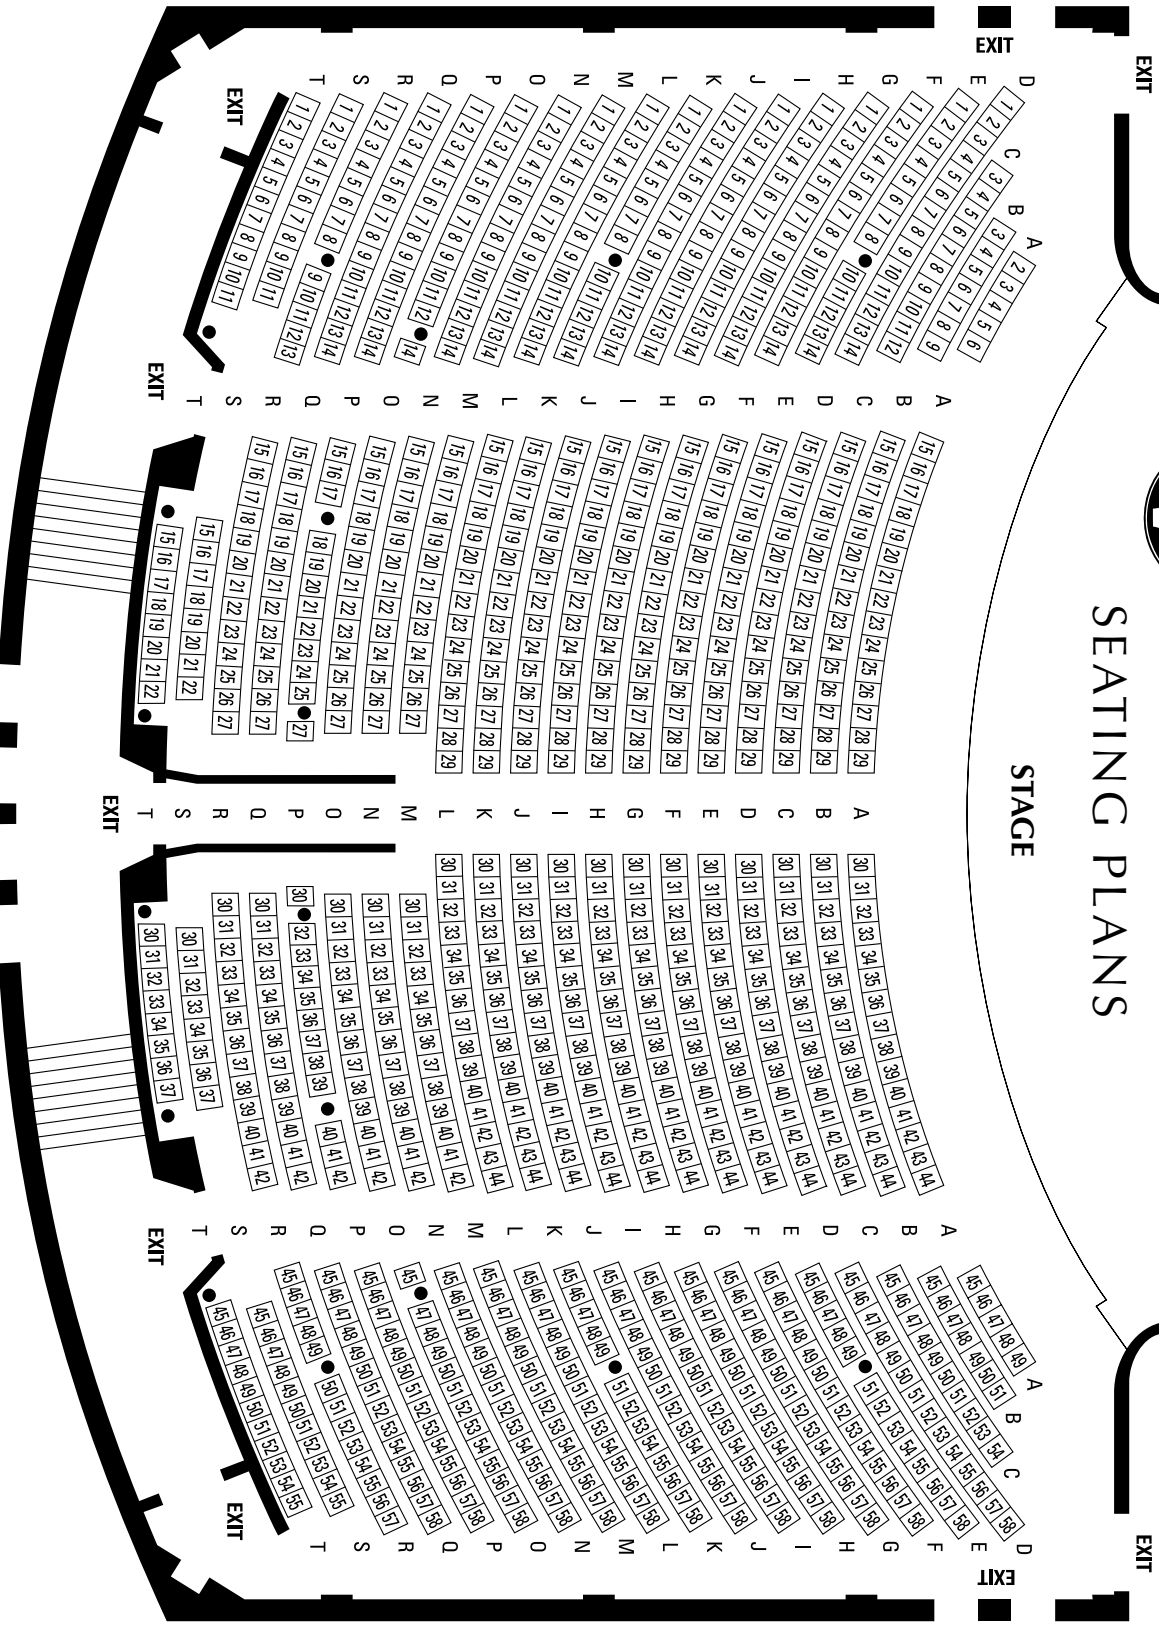

MASSEY HALL

SEATING PLANS

MAIN FLOOR

CAPACITY: 1046 SEATS (8 WHEELCHAIRS)