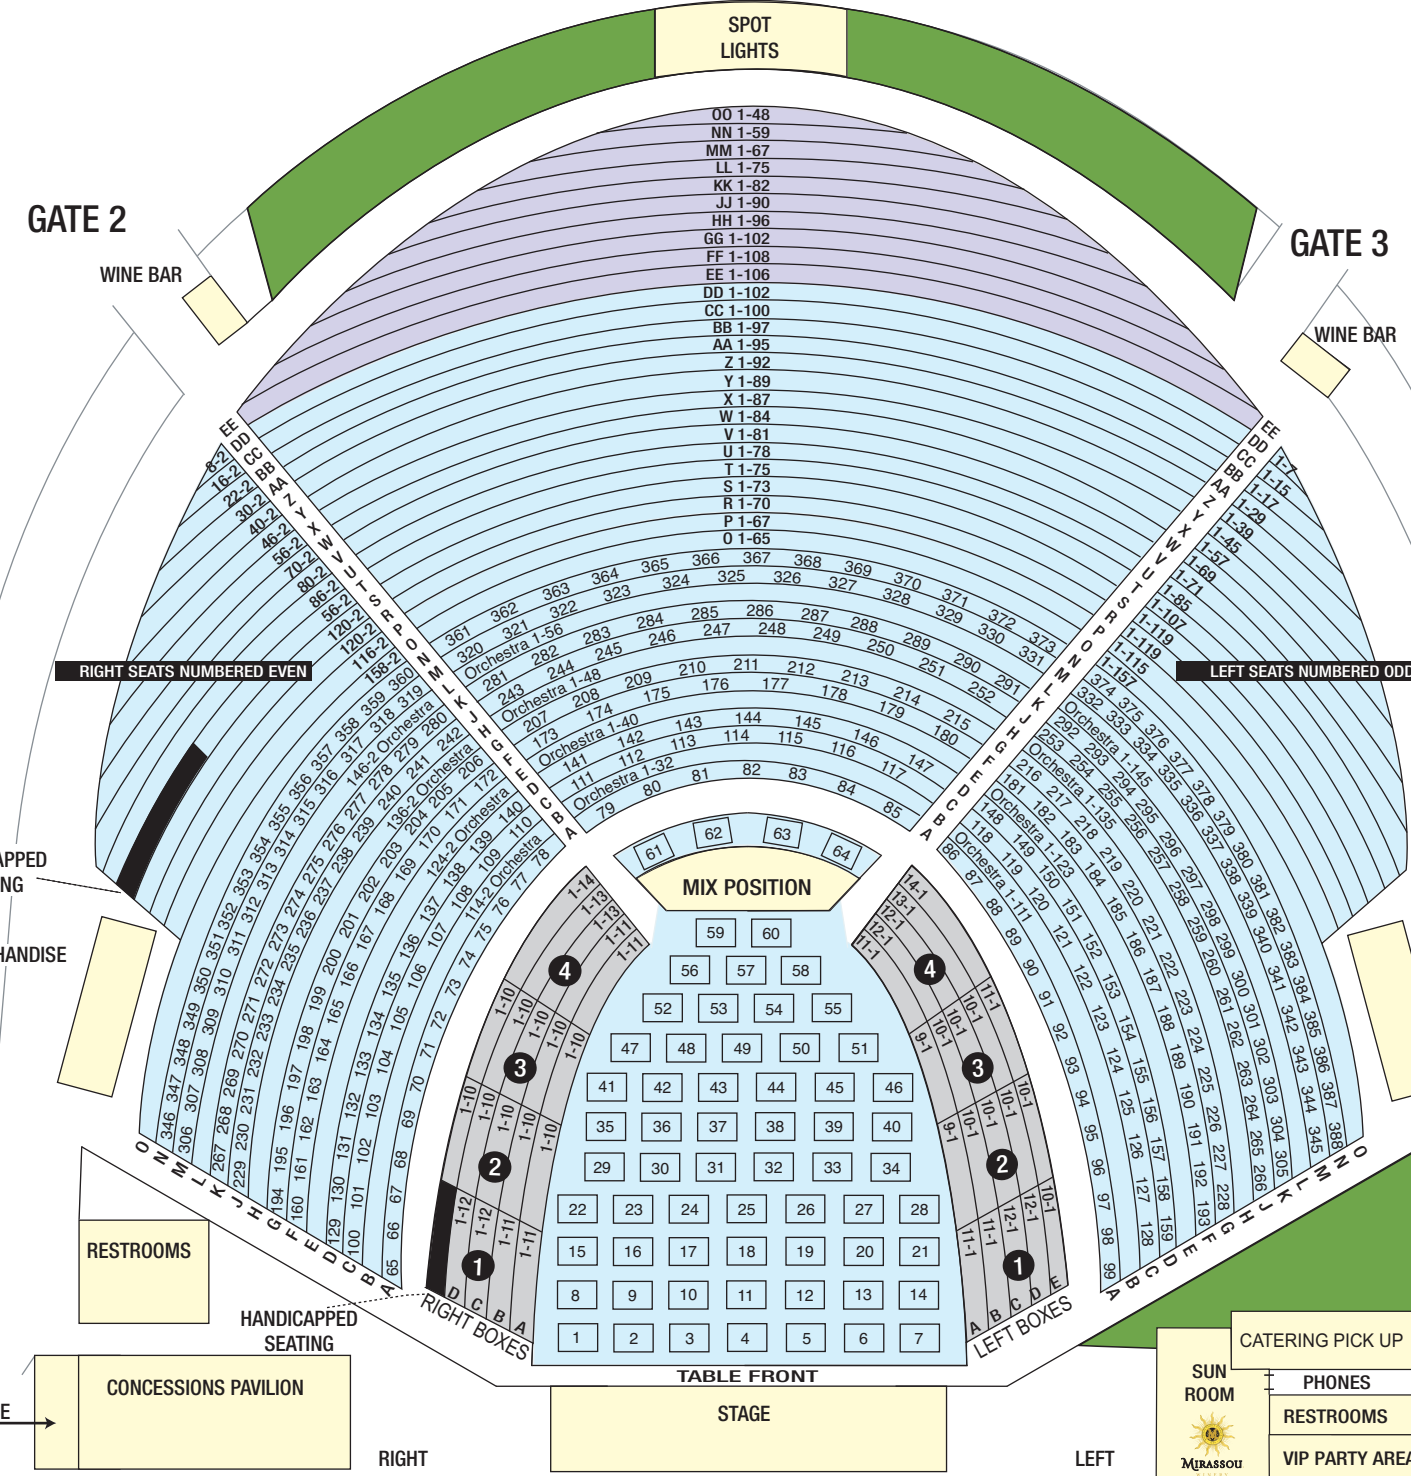

TABLE SETUP

KEY

- BOXES
- ORCHESTRA
- REAR ORCHESTRA
- LAWN

CHASTAIN PARK AMPHITHEATRE